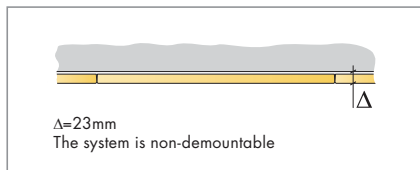

Ecophon Focus B

600x600

M03

1. Ecophon Focus B

2. Connect Absorber glue

3. Connect Wood trim

Connect Absorber glue

x1